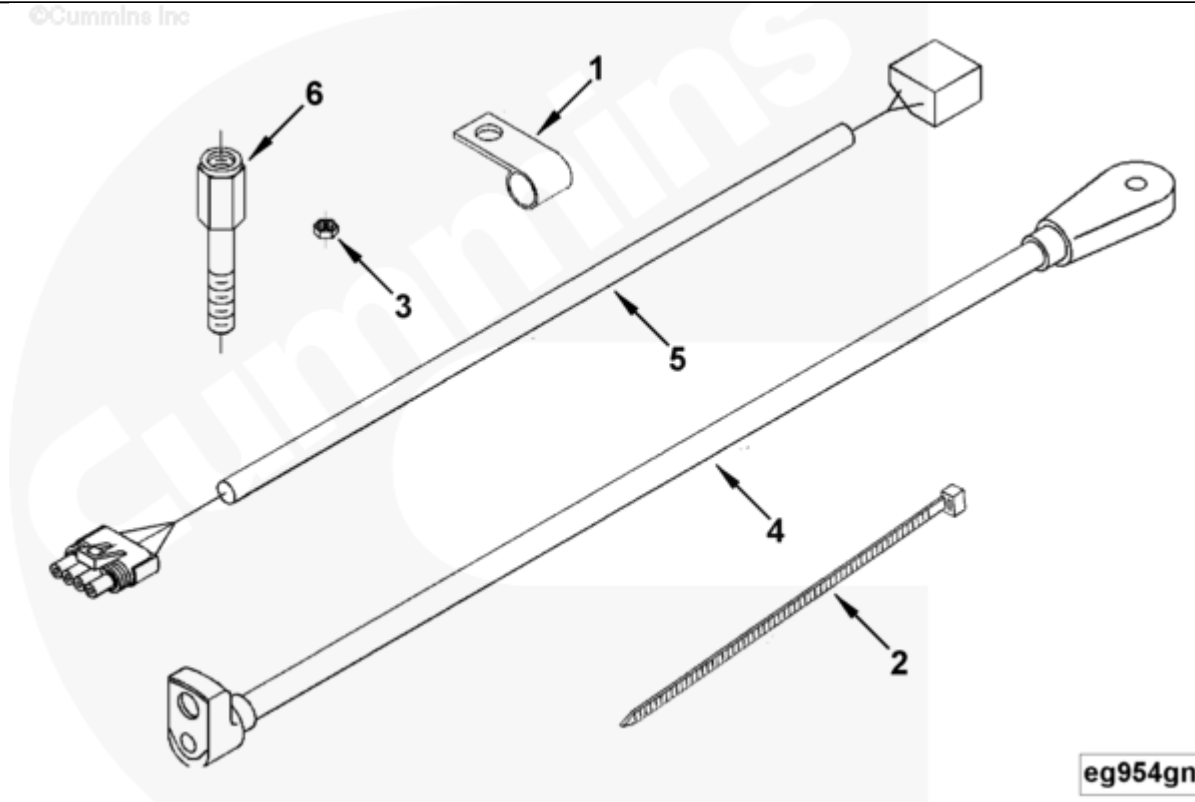

eg954gn

SMALL | MEDIUM | LARGE

Cart	Ref No	Part Number	Part Description	Required	Remarks
View My Cart					
		EG9703-05	Engine Wiring		Engine Wiring...(More)

					Engine Cylinders: 4/6
					Application: Marine/Gen
					Voltage: 12/24
					Wiring Harness Qty: 1 15SI
					Alternator Harness Compatible
					With Appropriate Marine
					Engine Main Wiring Harness.
<input type="checkbox"/>	1	108722	Clip	1	
<input type="checkbox"/>	2	3062329	Wire Tie Clamp	1	
<input type="checkbox"/>	3	3278425	Regular Hexagon Nut	1	M6 X 1.00
<input type="checkbox"/>	4	3393102	Electrical Wire	1	
<input type="checkbox"/>	5	3924846	Wiring Harness	1	
<input type="checkbox"/>	6	3925258	Stud Adapter	1	